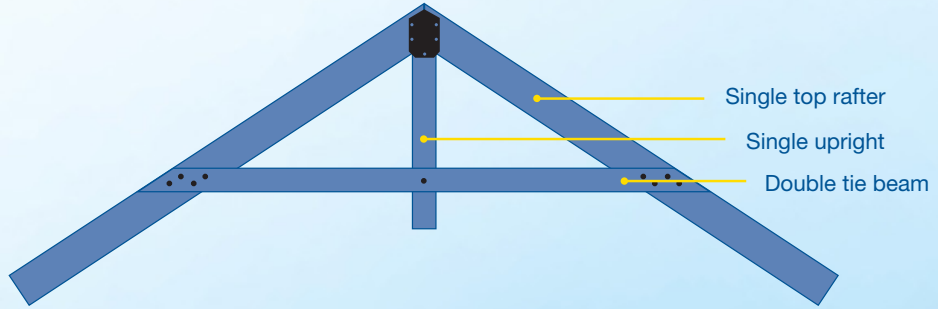

Galvanised threaded bar

Stainless steel dome nuts

Wood

Laminated pine

Meranti

SABS treated pine

Spruce timber

Design your own unique exposed trusses by finding out how to combine the fixing of your choice above with the wood you prefer.
Contact our designers for more options.

{ Single top rafters + single upright + double tie beam }

Materials used

Fixings

Black steel plates

Stainless Steel dome nuts & Galvanised threaded bar

Wood

SABS treated 50mm pine

{ Single top rafters + single upright + single tie beam }