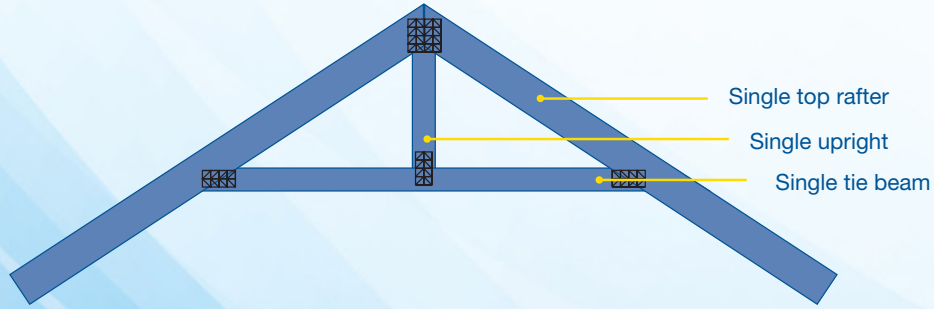

{ Single top rafters + single upright + double tie beam }

Materials used

Fixings

Black steel plates

Stainless Steel dome nuts & Galvanised threaded bar

Wood

SABS treated 50mm pine

{ Single top rafters + single upright + single tie beam }