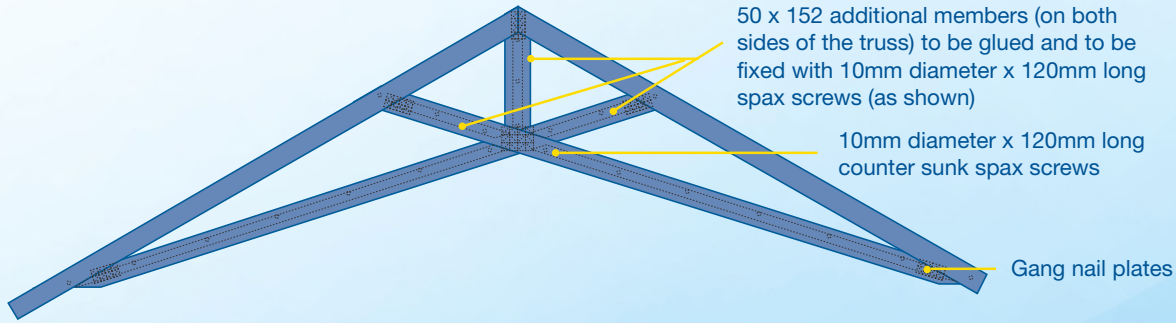

Black steel plates

Stainless Steel dome nuts
& Galvanised threaded bar

Wood

SABS treated pine

Secret Fix Exposed Scissor Roof Trusses

Materials used

Fixings

Gang nail plates

Countersunk spax screw

Waterproof wood glue as specified by Mitek

Wood

SABS treated 50mm pine

- * Roofing material
- * Ceiling material

- * Exposed trusses
- * Truss manufacturers

- * Builder's hardware
- * Laminated beams